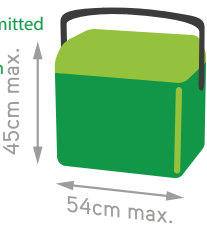

BEAT THE TRAFFIC

OR

TAKE THE BUS

and leave the car at home

CAR POOL

with your mates

PERMITTED ITEMS

Eskys are not permitted in the Premium General Admission Standing area. Eskys must fit under your chair in the Reserved Seating areas.

Cabin-sized esky or cooler bag up to 26L in size

Small backpack

Small picnic basket, camping chair & picnic rug

Camping chairs only permitted in the General Admission Lawn area. Rugs are not permitted in the Premium General Admission Standing area.